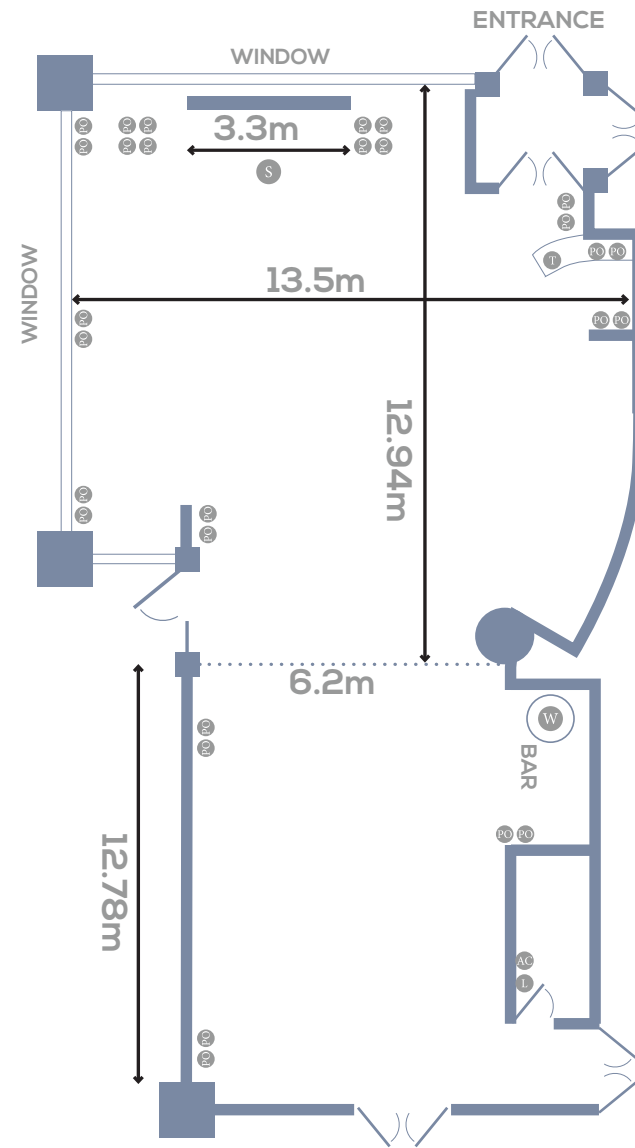

Inish Mór

- Ⓛ Lighting
- Ⓜ Water
- Ⓟ Projector
- Ⓟ Power outlets
- Ⓢ Screen
- Ⓣ TV/DVD
- ⓉC Tea/Coffee Station
- Ⓣ Telephone
- ⓂC Air Conditioning

available setups

Boardroom Capacity	U-Shape Capacity	Theatre Capacity	Classroom Capacity	Banquet Capacity	Cabaret Capacity	Area Sq m	L x W (ft)	L x W (m)	Ceiling Height	Door Height
30	30	100	40	80	45	122sq m	45'7" x 28'11"	13.9 x 8.8	2.8m	2m
Natural Daylight	Air-Con	LCD Projector	Pull Up Screen	TV/DVD Player	PA System	Surround Sound Sys.	Wheelchair Access	Conference Calls	WIFI	VGA-projector Connection
✓	✓	✓	✓	On Request	✓	✓	✓	On Request	✓	✓

Galvia

- Ⓛ Lighting
- Ⓜ Water
- Ⓟ Projector
- Ⓟ Power outlets
- Ⓢ Screen
- Ⓣ TV/DVD
- ⓉⒸ Tea/Coffee Station
- Ⓣ Telephone
- ⒶⒸ Air Conditioning

available setups

Boardroom Capacity	U-Shape Capacity	Theatre Capacity	Classroom Capacity	Banquet Capacity	Cabaret Capacity	Area Sq m	L x W (ft)	L x W (m)	Ceiling Height	Door Height
30	40	160	68		60	156 sq m	42'8" x 39'1"	13.2 x 12.1	3m	2m
Natural Daylight	Air-Con	LCD Projector	Pull Up Screen	TV/DVD Player	PA System	Surround Sound Sys.	Wheelchair Access	Conference Calls	WIFI	VGA-projector Connection
✓	n/a	✓	✓	On Request	✓	✓	✓	On Request	✓	✓

The Ryan Room

- Ⓛ Lighting
- Ⓜ Water
- Ⓟ Projector
- Ⓟ Power outlets
- Ⓢ Screen
- Ⓣ TV/DVD
- ⓉⓈ Tea/Coffee Station
- Ⓣ Telephone
- Ⓐ Air Conditioning

available setups

Boardroom Capacity	U-Shape Capacity	Theatre Capacity	Classroom Capacity	Banquet Capacity	Cabaret Capacity	Area Sq m	L x W (ft)	L x W (m)	Ceiling Height	Door Height
30	40	180	80	185	100	246 sq m	84'6" x 20'3"/44'3"	25.7 x 6.21/13.5	3m	2.4m
Natural Daylight	Air-Con	LCD Projector	Pull Up Screen	TV/DVD Player	PA System	Surround Sound Sys.	Wheelchair Access	Conference Calls	WIFI	VGA-projector Connection
✓	✓	✓	✓	On Request	✓	✓	✓	On Request	✓	✓