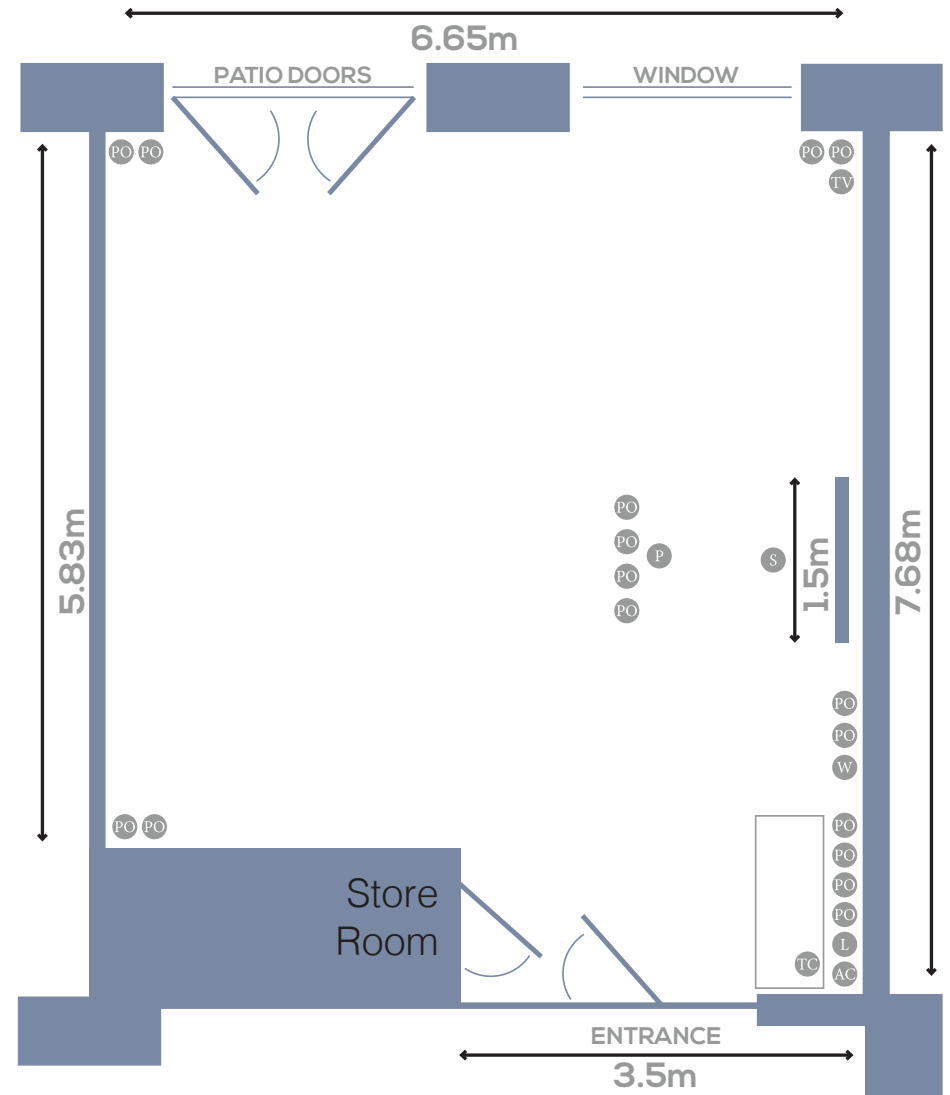

Claddagh Oranmore Wellpark

- L Lighting
- W Water
- P Projector
- PO Power outlets
- S Screen
- TV/DVD
- TC Tea/Coffee Station
- T Telephone
- AC Air Conditioning

available setups

Boardroom Capacity	U-Shape Capacity	Theatre Capacity	Classroom Capacity	Banquet Capacity	Cabaret Capacity	Area Sq m	L x W (ft)	L x W (m)	Ceiling Height	Door Height
15	20	40	18			51sq m	21'9" x 24'4"	7.68 x 6.65	2.55m	2m
Natural Daylight	Air-Con	LCD Projector	Pull Up Screen	TV/DVD Player	PA System	Surround Sound Sys.	Wheelchair Access	Conference Calls	WIFI	VGA-projector Connection
✓	✓	✓	✓	✓		Oranmore Only	✓	On Request	✓	✓

Connacht Renmore

- L Lighting
- W Water
- P Projector
- PO Power outlets
- S Screen
- TV/DVD
- TC Tea/Coffee Station
- T Telephone
- AC Air Conditioning

available setups

Boardroom Capacity	U-Shape Capacity	Theatre Capacity	Classroom Capacity	Banquet Capacity	Cabaret Capacity	Area Sq m	L x W (ft)	L x W (m)	Ceiling Height	Door Height
15	20	40	18			51sq m	21'9" x 24'4"	7.68 x 6.65	2.55m	2m
Natural Daylight	Air-Con	LCD Projector	Pull Up Screen	TV/DVD Player	PA System	Surround Sound Sys.	Wheelchair Access	Conference Calls	WIFI	VGA-projector Connection
✓	✓	✓	✓	✓			✓	On Request	✓	✓

The Ryan Room

- Ⓛ Lighting
- Ⓜ Water
- Ⓟ Projector
- Ⓟ Power outlets
- Ⓢ Screen
- Ⓣ TV/DVD
- ⓉⓈ Tea/Coffee Station
- Ⓣ Telephone
- Ⓐ Air Conditioning

available setups

Boardroom Capacity	U-Shape Capacity	Theatre Capacity	Classroom Capacity	Banquet Capacity	Cabaret Capacity	Area Sq m	L x W (ft)	L x W (m)	Ceiling Height	Door Height
30	40	180	80	185	100	246 sq m	84'6" x 20'3"/44'3"	25.7 x 6.21/13.5	3m	2.4m
Natural Daylight	Air-Con	LCD Projector	Pull Up Screen	TV/DVD Player	PA System	Surround Sound Sys.	Wheelchair Access	Conference Calls	WIFI	VGA-projector Connection
✓	✓	✓	✓	On Request	✓	✓	✓	On Request	✓	✓