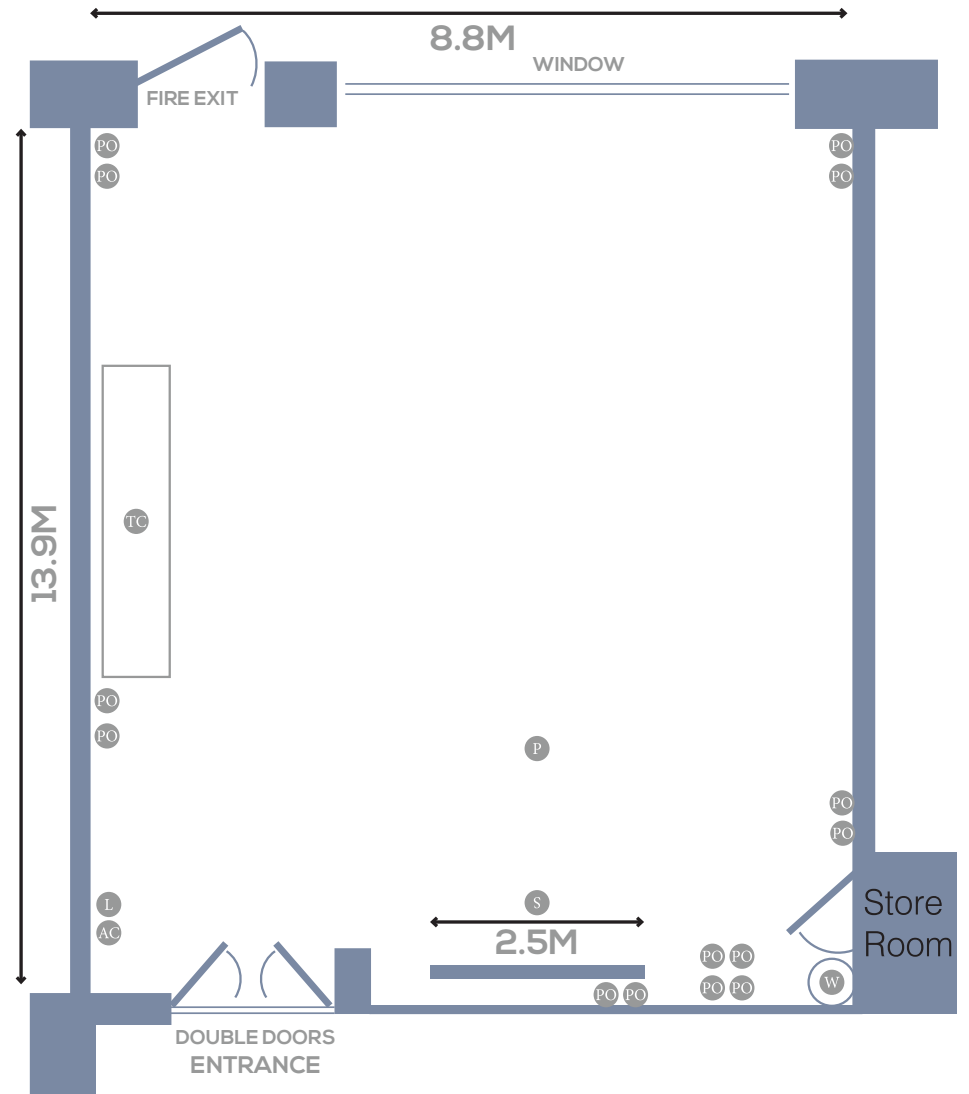

Inish Mór

- Ⓛ Lighting
- Ⓜ Water
- Ⓟ Projector
- Ⓟ Power outlets
- Ⓢ Screen
- Ⓣ TV/DVD
- ⓉC Tea/Coffee Station
- Ⓣ Telephone
- ⓂC Air Conditioning

available setups

Boardroom Capacity	U-Shape Capacity	Theatre Capacity	Classroom Capacity	Banquet Capacity	Cabaret Capacity	Area Sq m	L x W (ft)	L x W (m)	Ceiling Height	Door Height
30	30	100	40	80	45	122sq m	45'7" x 28'11"	13.9 x 8.8	2.8m	2m
Natural Daylight	Air-Con	LCD Projector	Pull Up Screen	TV/DVD Player	PA System	Surround Sound Sys.	Wheelchair Access	Conference Calls	WIFI	VGA-projector Connection
✓	✓	✓	✓	On Request	✓	✓	✓	On Request	✓	✓