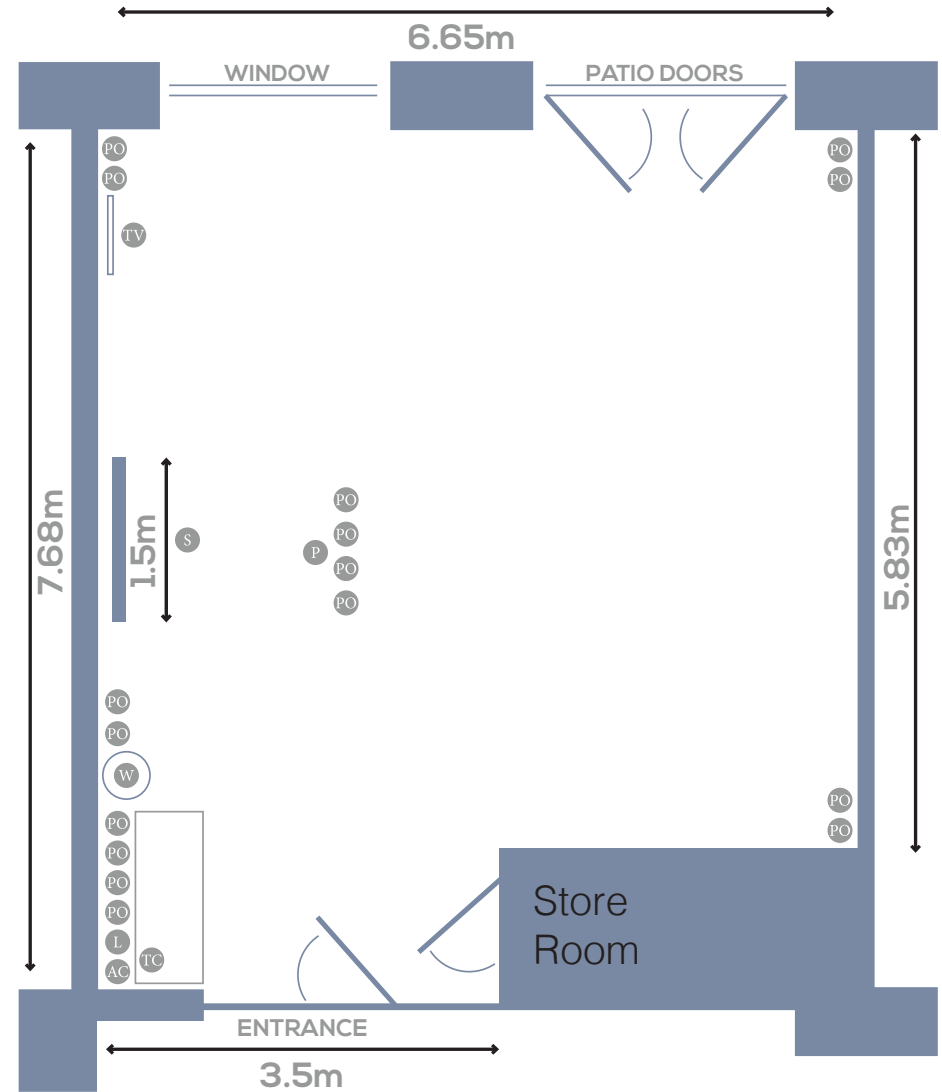

Claddagh Oranmore Wellpark

- L Lighting
- W Water
- P Projector
- PO Power outlets
- S Screen
- TV/DVD
- TC Tea/Coffee Station
- T Telephone
- AC Air Conditioning

available setups

Boardroom Capacity	U-Shape Capacity	Theatre Capacity	Classroom Capacity	Banquet Capacity	Cabaret Capacity	Area Sq m	L x W (ft)	L x W (m)	Ceiling Height	Door Height
15	20	40	18			51sq m	21'9" x 24'4"	7.68 x 6.65	2.55m	2m
Natural Daylight	Air-Con	LCD Projector	Pull Up Screen	TV/DVD Player	PA System	Surround Sound Sys.	Wheelchair Access	Conference Calls	WIFI	VGA-projector Connection
✓	✓	✓	✓	✓		Oranmore Only	✓	On Request	✓	✓

Connacht Renmore

- L Lighting
- W Water
- P Projector
- PO Power outlets
- S Screen
- TV/DVD
- TC Tea/Coffee Station
- T Telephone
- AC Air Conditioning

available setups

Boardroom Capacity	U-Shape Capacity	Theatre Capacity	Classroom Capacity	Banquet Capacity	Cabaret Capacity	Area Sq m	L x W (ft)	L x W (m)	Ceiling Height	Door Height
15	20	40	18			51sq m	21'9" x 24'4"	7.68 x 6.65	2.55m	2m
Natural Daylight	Air-Con	LCD Projector	Pull Up Screen	TV/DVD Player	PA System	Surround Sound Sys.	Wheelchair Access	Conference Calls	WIFI	VGA-projector Connection
✓	✓	✓	✓	✓			✓	On Request	✓	✓

The Ryan Room

- Ⓛ Lighting
- Ⓜ Water
- Ⓟ Projector
- Ⓟ Power outlets
- Ⓢ Screen
- Ⓣ TV/DVD
- ⓉⓈ Tea/Coffee Station
- Ⓣ Telephone
- Ⓐ Air Conditioning

available setups

Boardroom Capacity	U-Shape Capacity	Theatre Capacity	Classroom Capacity	Banquet Capacity	Cabaret Capacity	Area Sq m	L x W (ft)	L x W (m)	Ceiling Height	Door Height
30	40	180	80	185	100	246 sq m	84'6" x 20'3"/44'3"	25.7 x 6.21/13.5	3m	2.4m
Natural Daylight	Air-Con	LCD Projector	Pull Up Screen	TV/DVD Player	PA System	Surround Sound Sys.	Wheelchair Access	Conference Calls	WIFI	VGA-projector Connection
✓	✓	✓	✓	On Request	✓	✓	✓	On Request	✓	✓