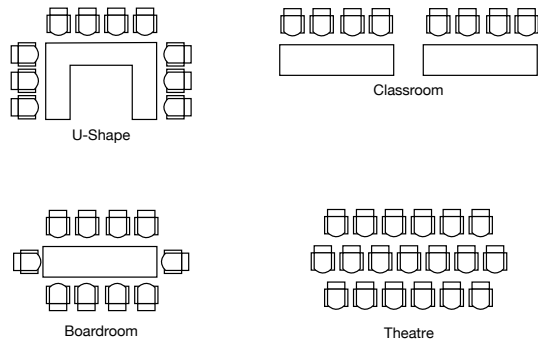

Claddagh Oranmore Wellpark

- L Lighting
- W Water
- P Projector
- PO Power outlets
- S Screen
- TV/DVD
- TC Tea/Coffee Station
- T Telephone
- AC Air Conditioning

available setups

Boardroom Capacity	U-Shape Capacity	Theatre Capacity	Classroom Capacity	Banquet Capacity	Cabaret Capacity	Area Sq m	L x W (ft)	L x W (m)	Ceiling Height	Door Height
15	20	40	18			51sq m	21'9" x 24'4"	7.68 x 6.65	2.55m	2m
Natural Daylight	Air-Con	LCD Projector	Pull Up Screen	TV/DVD Player	PA System	Surround Sound Sys.	Wheelchair Access	Conference Calls	WIFI	VGA-projector Connection
✓	✓	✓	✓	✓		Oranmore Only	✓	On Request	✓	✓

Connacht Renmore

- L Lighting
- W Water
- P Projector
- PO Power outlets
- S Screen
- TV/DVD
- TC Tea/Coffee Station
- T Telephone
- AC Air Conditioning

available setups

Boardroom Capacity	U-Shape Capacity	Theatre Capacity	Classroom Capacity	Banquet Capacity	Cabaret Capacity	Area Sq m	L x W (ft)	L x W (m)	Ceiling Height	Door Height
15	20	40	18			51sq m	21'9" x 24'4"	7.68 x 6.65	2.55m	2m
Natural Daylight	Air-Con	LCD Projector	Pull Up Screen	TV/DVD Player	PA System	Surround Sound Sys.	Wheelchair Access	Conference Calls	WIFI	VGA-projector Connection
✓	✓	✓	✓	✓			✓	On Request	✓	✓

The Ryan Room

- Ⓛ Lighting
- Ⓜ Water
- Ⓟ Projector
- Ⓟ Power outlets
- Ⓢ Screen
- Ⓣ TV/DVD
- ⓉⓈ Tea/Coffee Station
- Ⓣ Telephone
- Ⓐ Air Conditioning

available setups

Boardroom Capacity	U-Shape Capacity	Theatre Capacity	Classroom Capacity	Banquet Capacity	Cabaret Capacity	Area Sq m	L x W (ft)	L x W (m)	Ceiling Height	Door Height
30	40	180	80	185	100	246 sq m	84'6" x 20'3"/44'3"	25.7 x 6.21/13.5	3m	2.4m
Natural Daylight	Air-Con	LCD Projector	Pull Up Screen	TV/DVD Player	PA System	Surround Sound Sys.	Wheelchair Access	Conference Calls	WIFI	VGA-projector Connection
✓	✓	✓	✓	On Request	✓	✓	✓	On Request	✓	✓