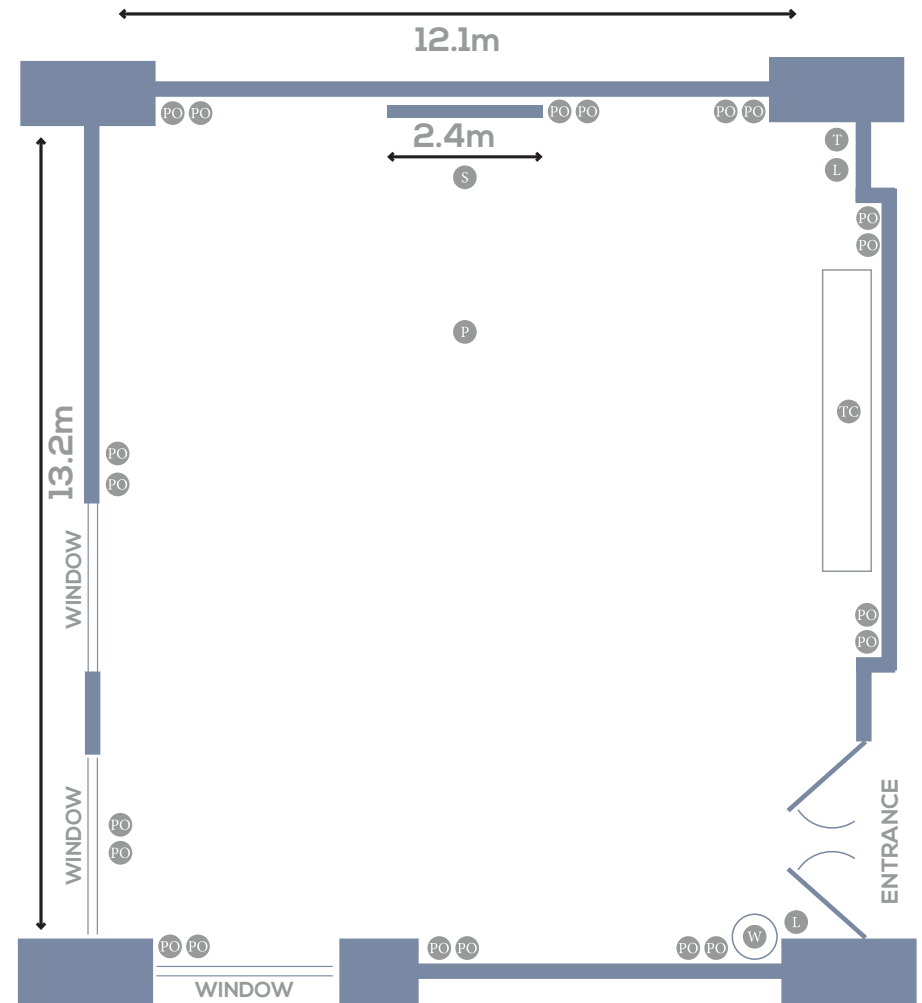

Galvia

- Ⓛ Lighting
- Ⓜ Water
- Ⓟ Projector
- Ⓟ Power outlets
- Ⓢ Screen
- Ⓣ TV/DVD
- ⓉⒸ Tea/Coffee Station
- Ⓣ Telephone
- ⒶⒸ Air Conditioning

available setups

Boardroom Capacity	U-Shape Capacity	Theatre Capacity	Classroom Capacity	Banquet Capacity	Cabaret Capacity	Area Sq m	L x W (ft)	L x W (m)	Ceiling Height	Door Height
30	40	160	68		60	156 sq m	42'8" x 39'1"	13.2 x 12.1	3m	2m
Natural Daylight	Air-Con	LCD Projector	Pull Up Screen	TV/DVD Player	PA System	Surround Sound Sys.	Wheelchair Access	Conference Calls	WIFI	VGA-projector Connection
✓	n/a	✓	✓	On Request	✓	✓	✓	On Request	✓	✓